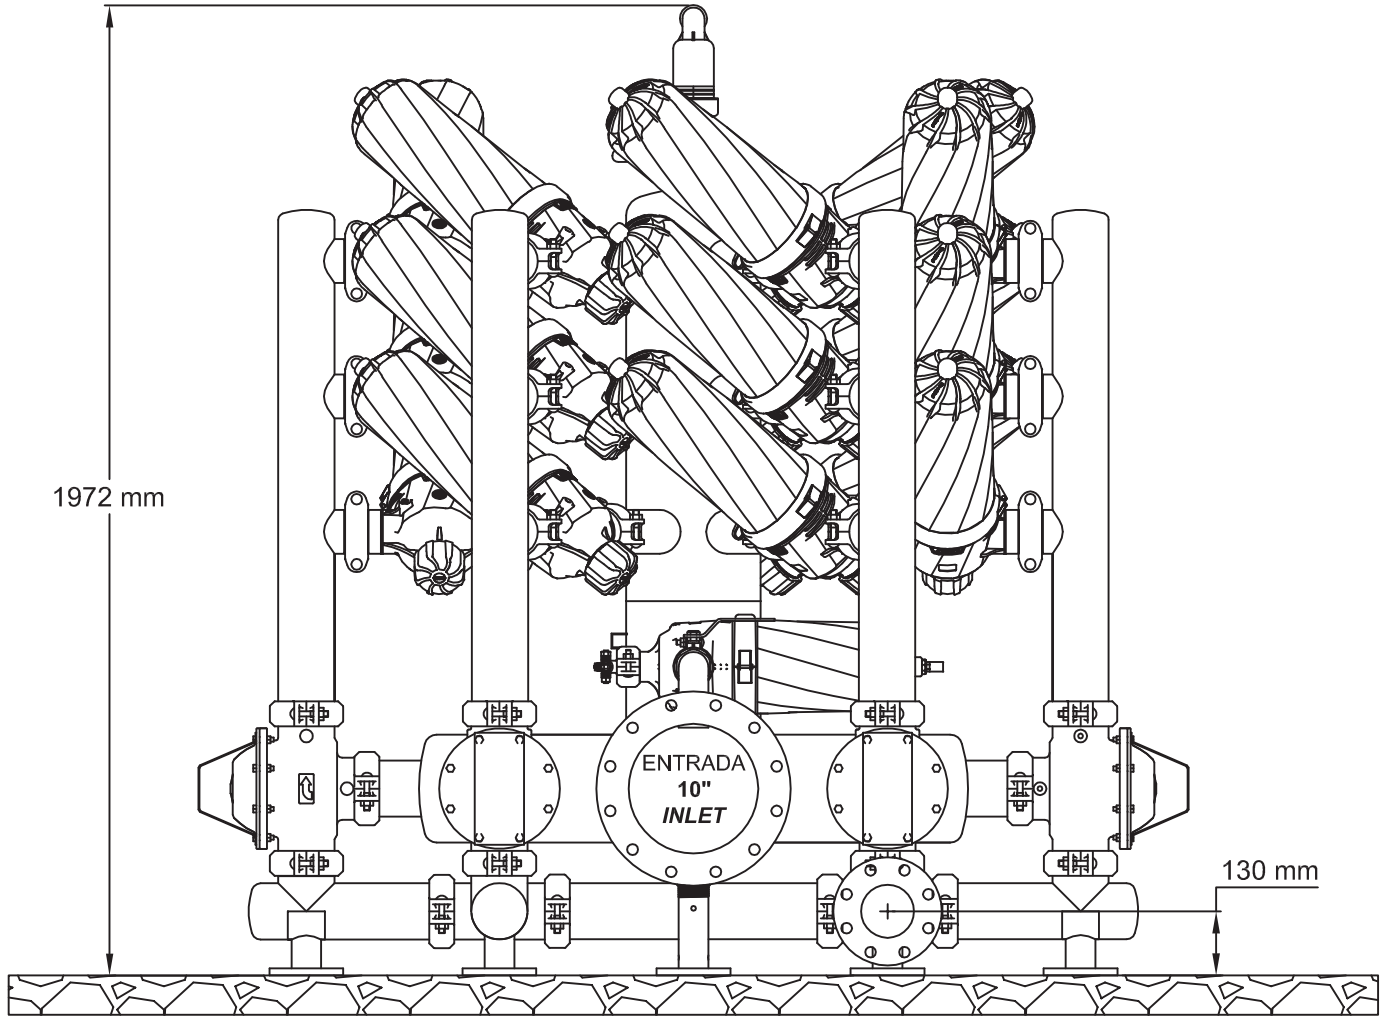

AZUD HELIX AUTOMATIC TOWER SYSTEM 15

SCALE	MATERIAL: Steel	RESPONS.: M. Martínez	AZUD
S/E	UNITS: mm	REVISION: 02	
A4 FORMAT	FILE: Alzado Azud Helix Automatic Tower System 15.dwg	29/02/2012	

AZUD HELIX AUTOMATIC TOWER SYSTEM 15

SCALE	MATERIAL: Steel	RESPONS.: M. Martínez
S/E	UNITS: mm	REVISION: 02
A4 FORMAT	FILE: Planta Azud Helix Automatic Tower System 15.dwg	29/02/2012

COLECTOR
DRENAJE 4"
4" DRAINAGE
MANIFOLD

AZUD HELIX AUTOMATIC TOWER SYSTEM 15

SCALE	MATERIAL: Steel	RESPONS.: M. Martínez
S/E	UNITS: mm	REVISION: 02
A4 FORMAT	FILE: Perfil Azud Helix Automatic Tower System 15.dwg	29/02/2012