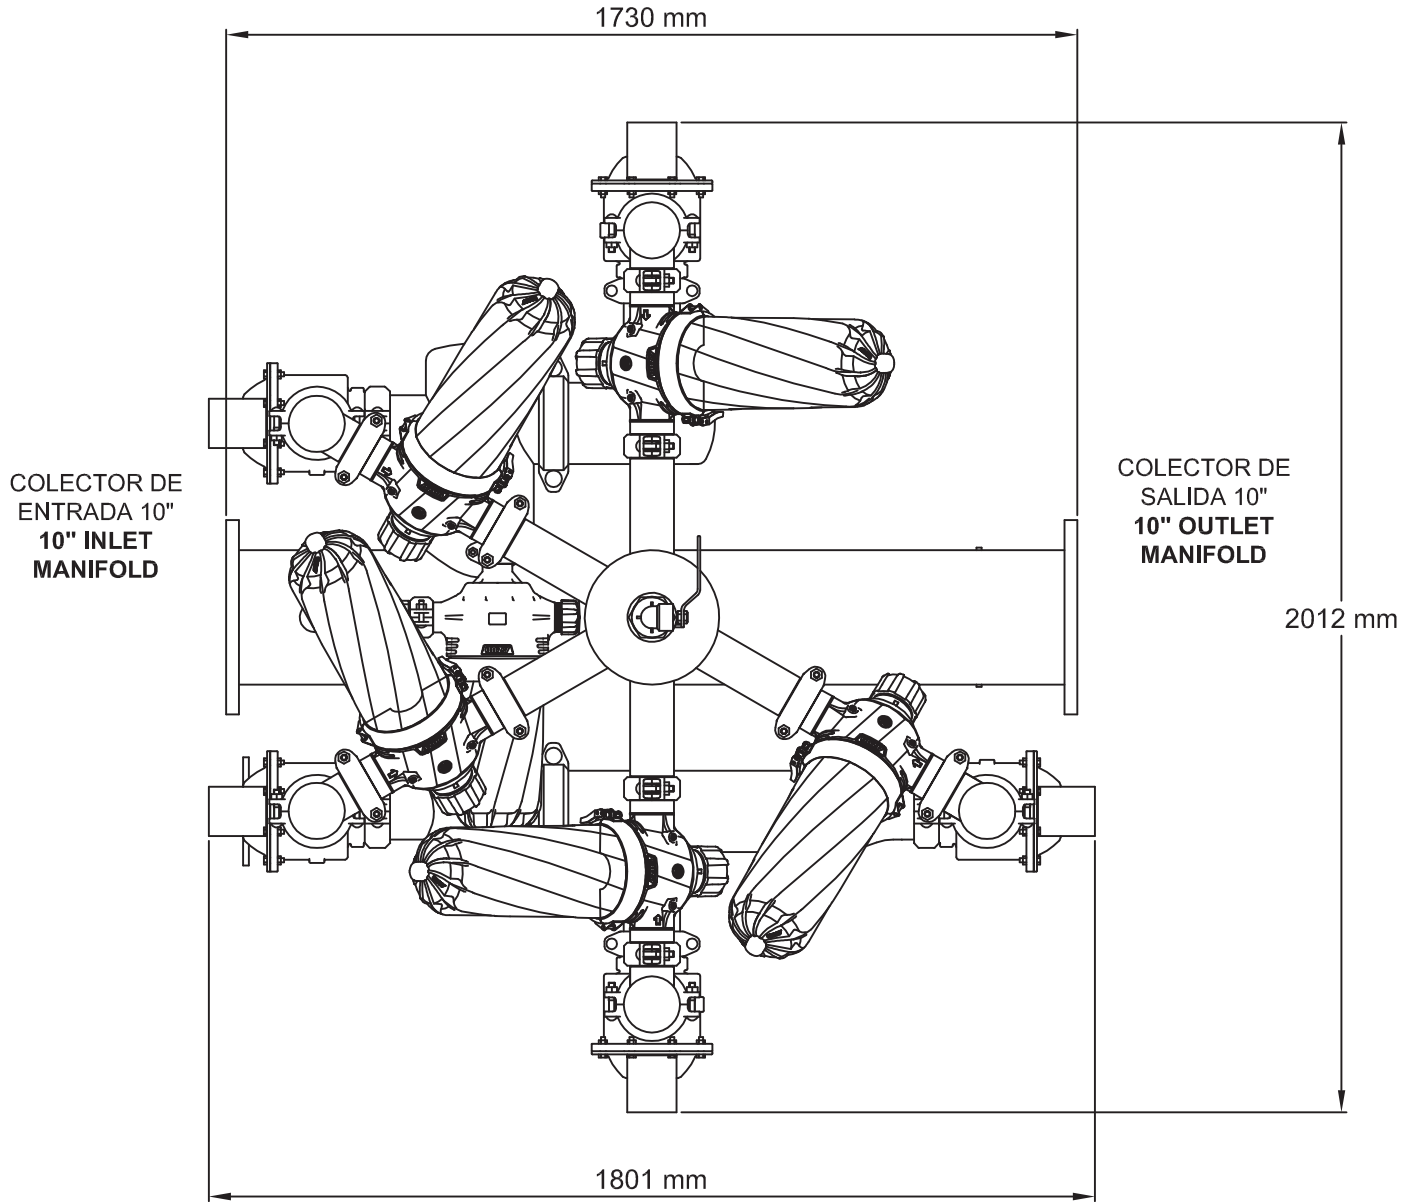

AZUD HELIX AUTOMATIC TOWER SYSTEM 15

SCALE	MATERIAL: Steel	RESPONS.: M. Martínez	AZUD
S/E	UNITS: mm	REVISION: 02	
A4 FORMAT	FILE: Alzado Azud Helix Automatic Tower System 15.dwg	29/02/2012	

AZUD HELIX AUTOMATIC TOWER SYSTEM 15

SCALE	MATERIAL: Steel	RESPONS.: M. Martínez
S/E	UNITS: mm	REVISION: 02
A4 FORMAT	FILE: Planta Azud Helix Automatic Tower System 15.dwg	29/02/2012

COLECTOR
DRENAJE 4"
4" DRAINAGE
MANIFOLD

AZUD HELIX AUTOMATIC TOWER SYSTEM 15

SCALE	MATERIAL: Steel	RESPONS.: M. Martínez
S/E	UNITS: mm	REVISION: 02
A4 FORMAT	FILE: Perfil Azud Helix Automatic Tower System 15.dwg	29/02/2012